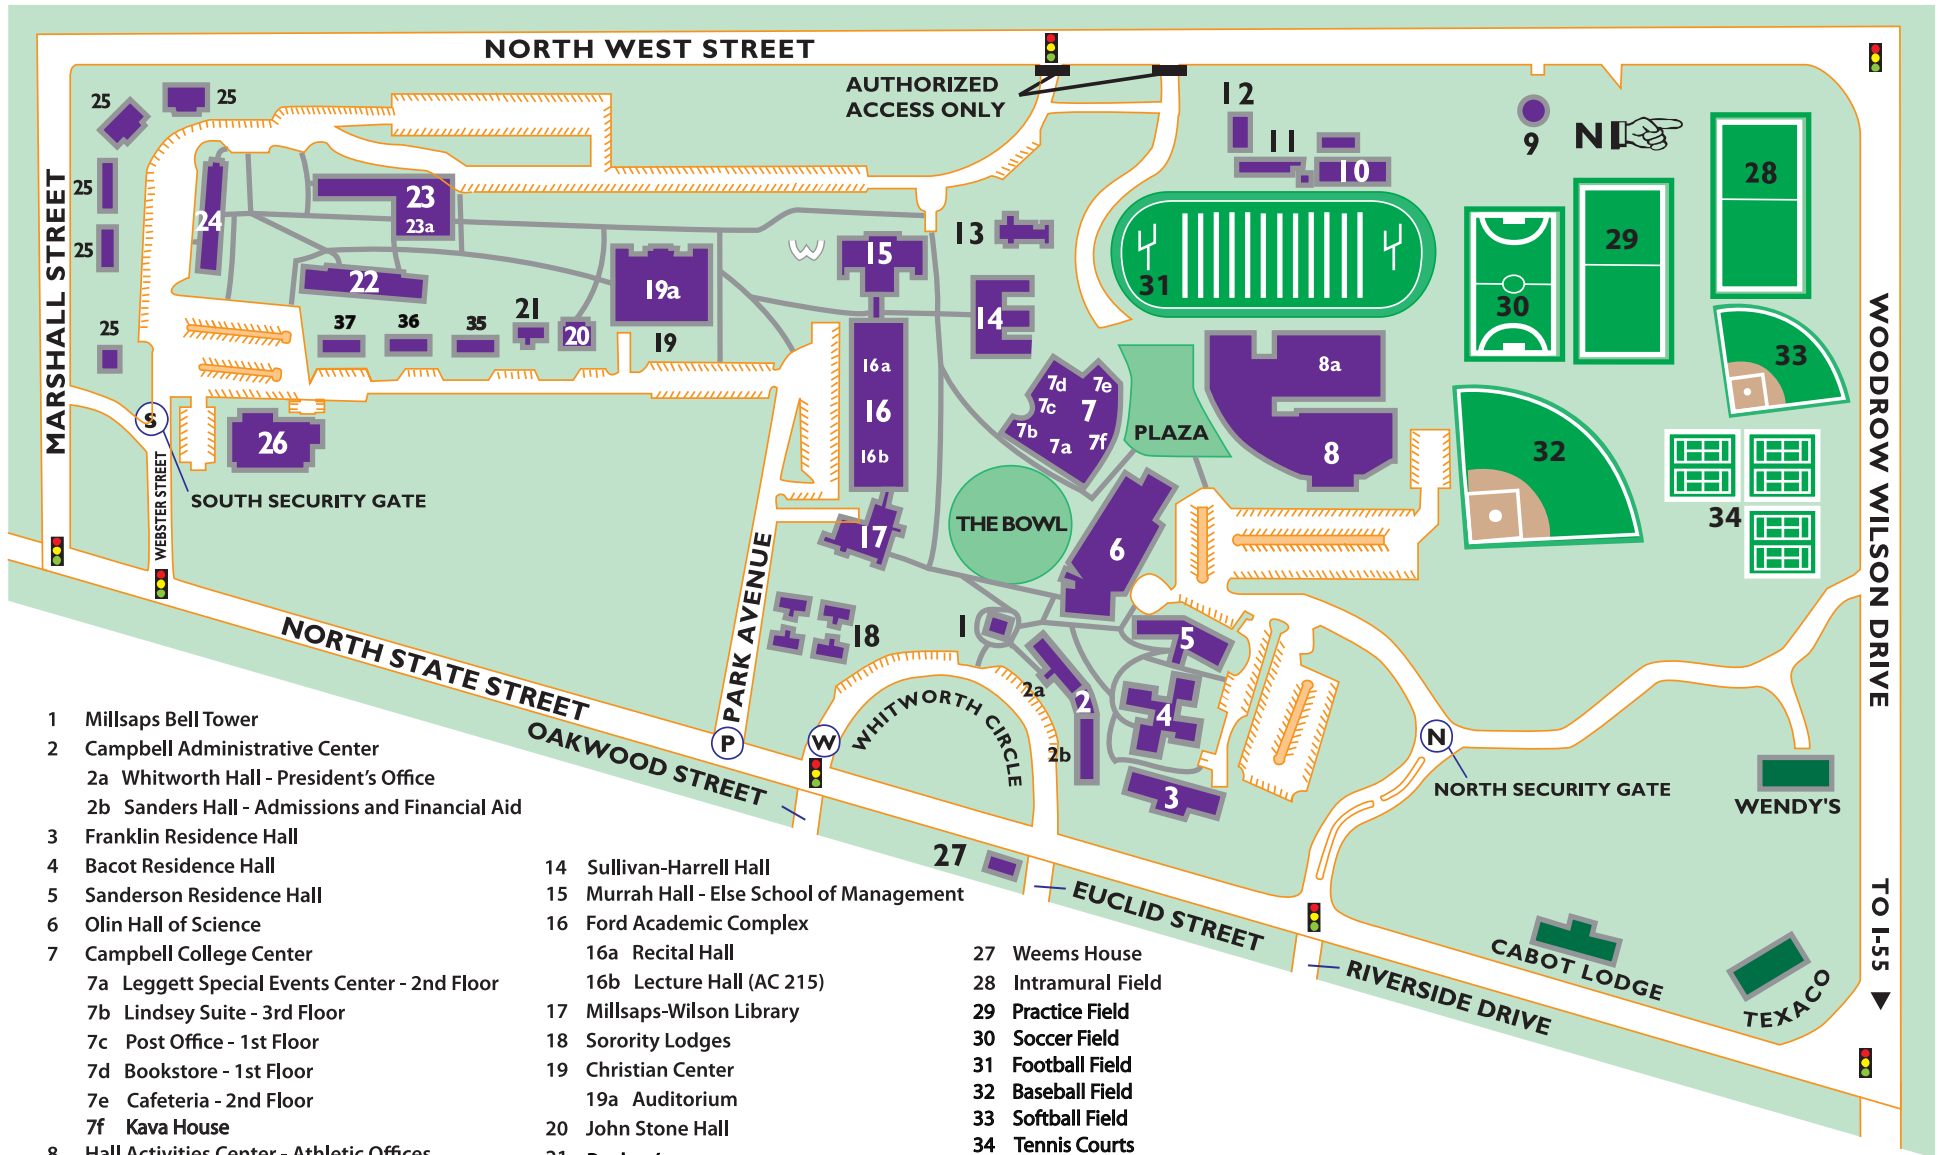

Millsaps College Campus Map

- | | | |
|--|--|---------------------|
| 1 Millsaps Bell Tower | 14 Sullivan-Harrell Hall | 27 Weems House |
| 2 Campbell Administrative Center | 15 Murrah Hall - Else School of Management | 28 Intramural Field |
| 2a Whitworth Hall - President's Office | 16 Ford Academic Complex | 29 Practice Field |
| 2b Sanders Hall - Admissions and Financial Aid | 16a Recital Hall | 30 Soccer Field |
| 3 Franklin Residence Hall | 16b Lecture Hall (AC 215) | 31 Football Field |
| 4 Bacot Residence Hall | 17 Millsaps-Wilson Library | 32 Baseball Field |
| 5 Sanderson Residence Hall | 18 Sorority Lodges | 33 Softball Field |
| 6 Olin Hall of Science | 19 Christian Center | 34 Tennis Courts |
| 7 Campbell College Center | 19a Auditorium | 35 John Hall |
| 7a Leggett Special Events Center - 2nd Floor | 20 John Stone Hall | 36 Susanna Hall |
| 7b Lindsey Suite - 3rd Floor | 21 Reuben's | 37 Charles Hall |
| 7c Post Office - 1st Floor | 22 Galloway Residence Hall | |
| 7d Bookstore - 1st Floor | 23 New South Residence Hall | |
| 7e Cafeteria - 2nd Floor | 23a Campus Security | |
| 7f Kava House | 24 Ezelle Residence Hall | |
| 8 Hall Activities Center - Athletic Offices | 25 Fraternity Houses | |
| 8a Gymnasium | 26 Goodman Residence Hall | |
| 9 James Observatory | | |
| 10 Field House | | |
| 11 Maintenance | | |
| 12 Grounds | | |
| 13 English House | | |

Traffic Lights

Campus Entrances

- North Security Gate
- South Security Gate
- Park Avenue
- Whitworth Circle

Directions: From I-55, take Woodrow Wilson Drive, Exit 98A, to second light, turn left on North State Street. Millsaps College is on the right. Entrances are at: North Security Gate at traffic light at Riverside Drive; Whitworth Circle at traffic light at Oakwood Street; Park Avenue; South Security Gate at Webster Street.